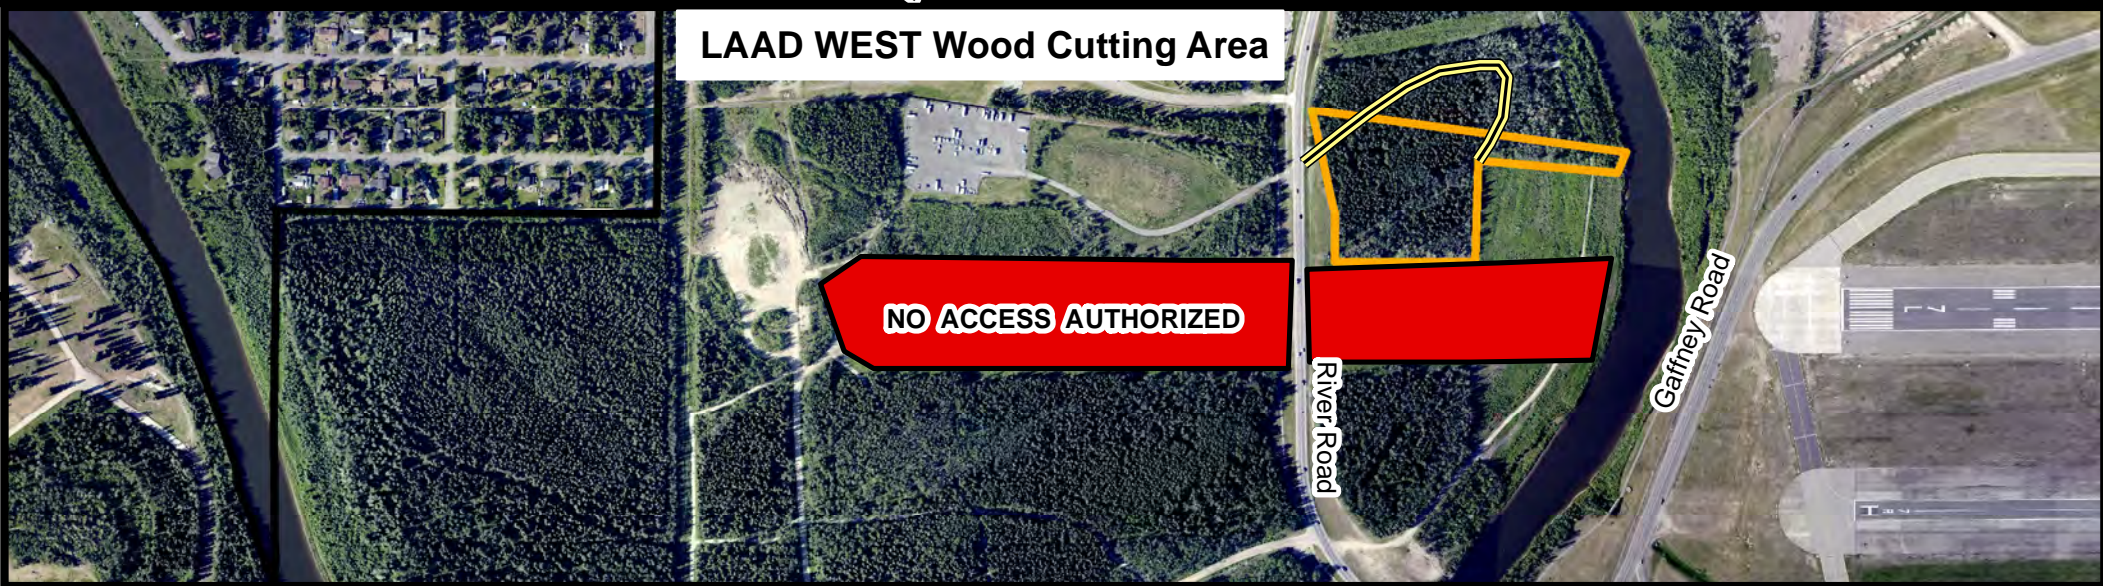

Ft. Wainwright LAAD Approaches Wood Cutting Areas

Wood Cutting Information and Maps: <https://usatrak.isportsman.net/woodcutting.aspx>

Tree Species Available: Spruce/Birch/Aspen/Poplar

Scatter limbs and tops in the woods
DO NOT leave material along the side of roads

DO NOT cut standing trees within 100 feet of power lines