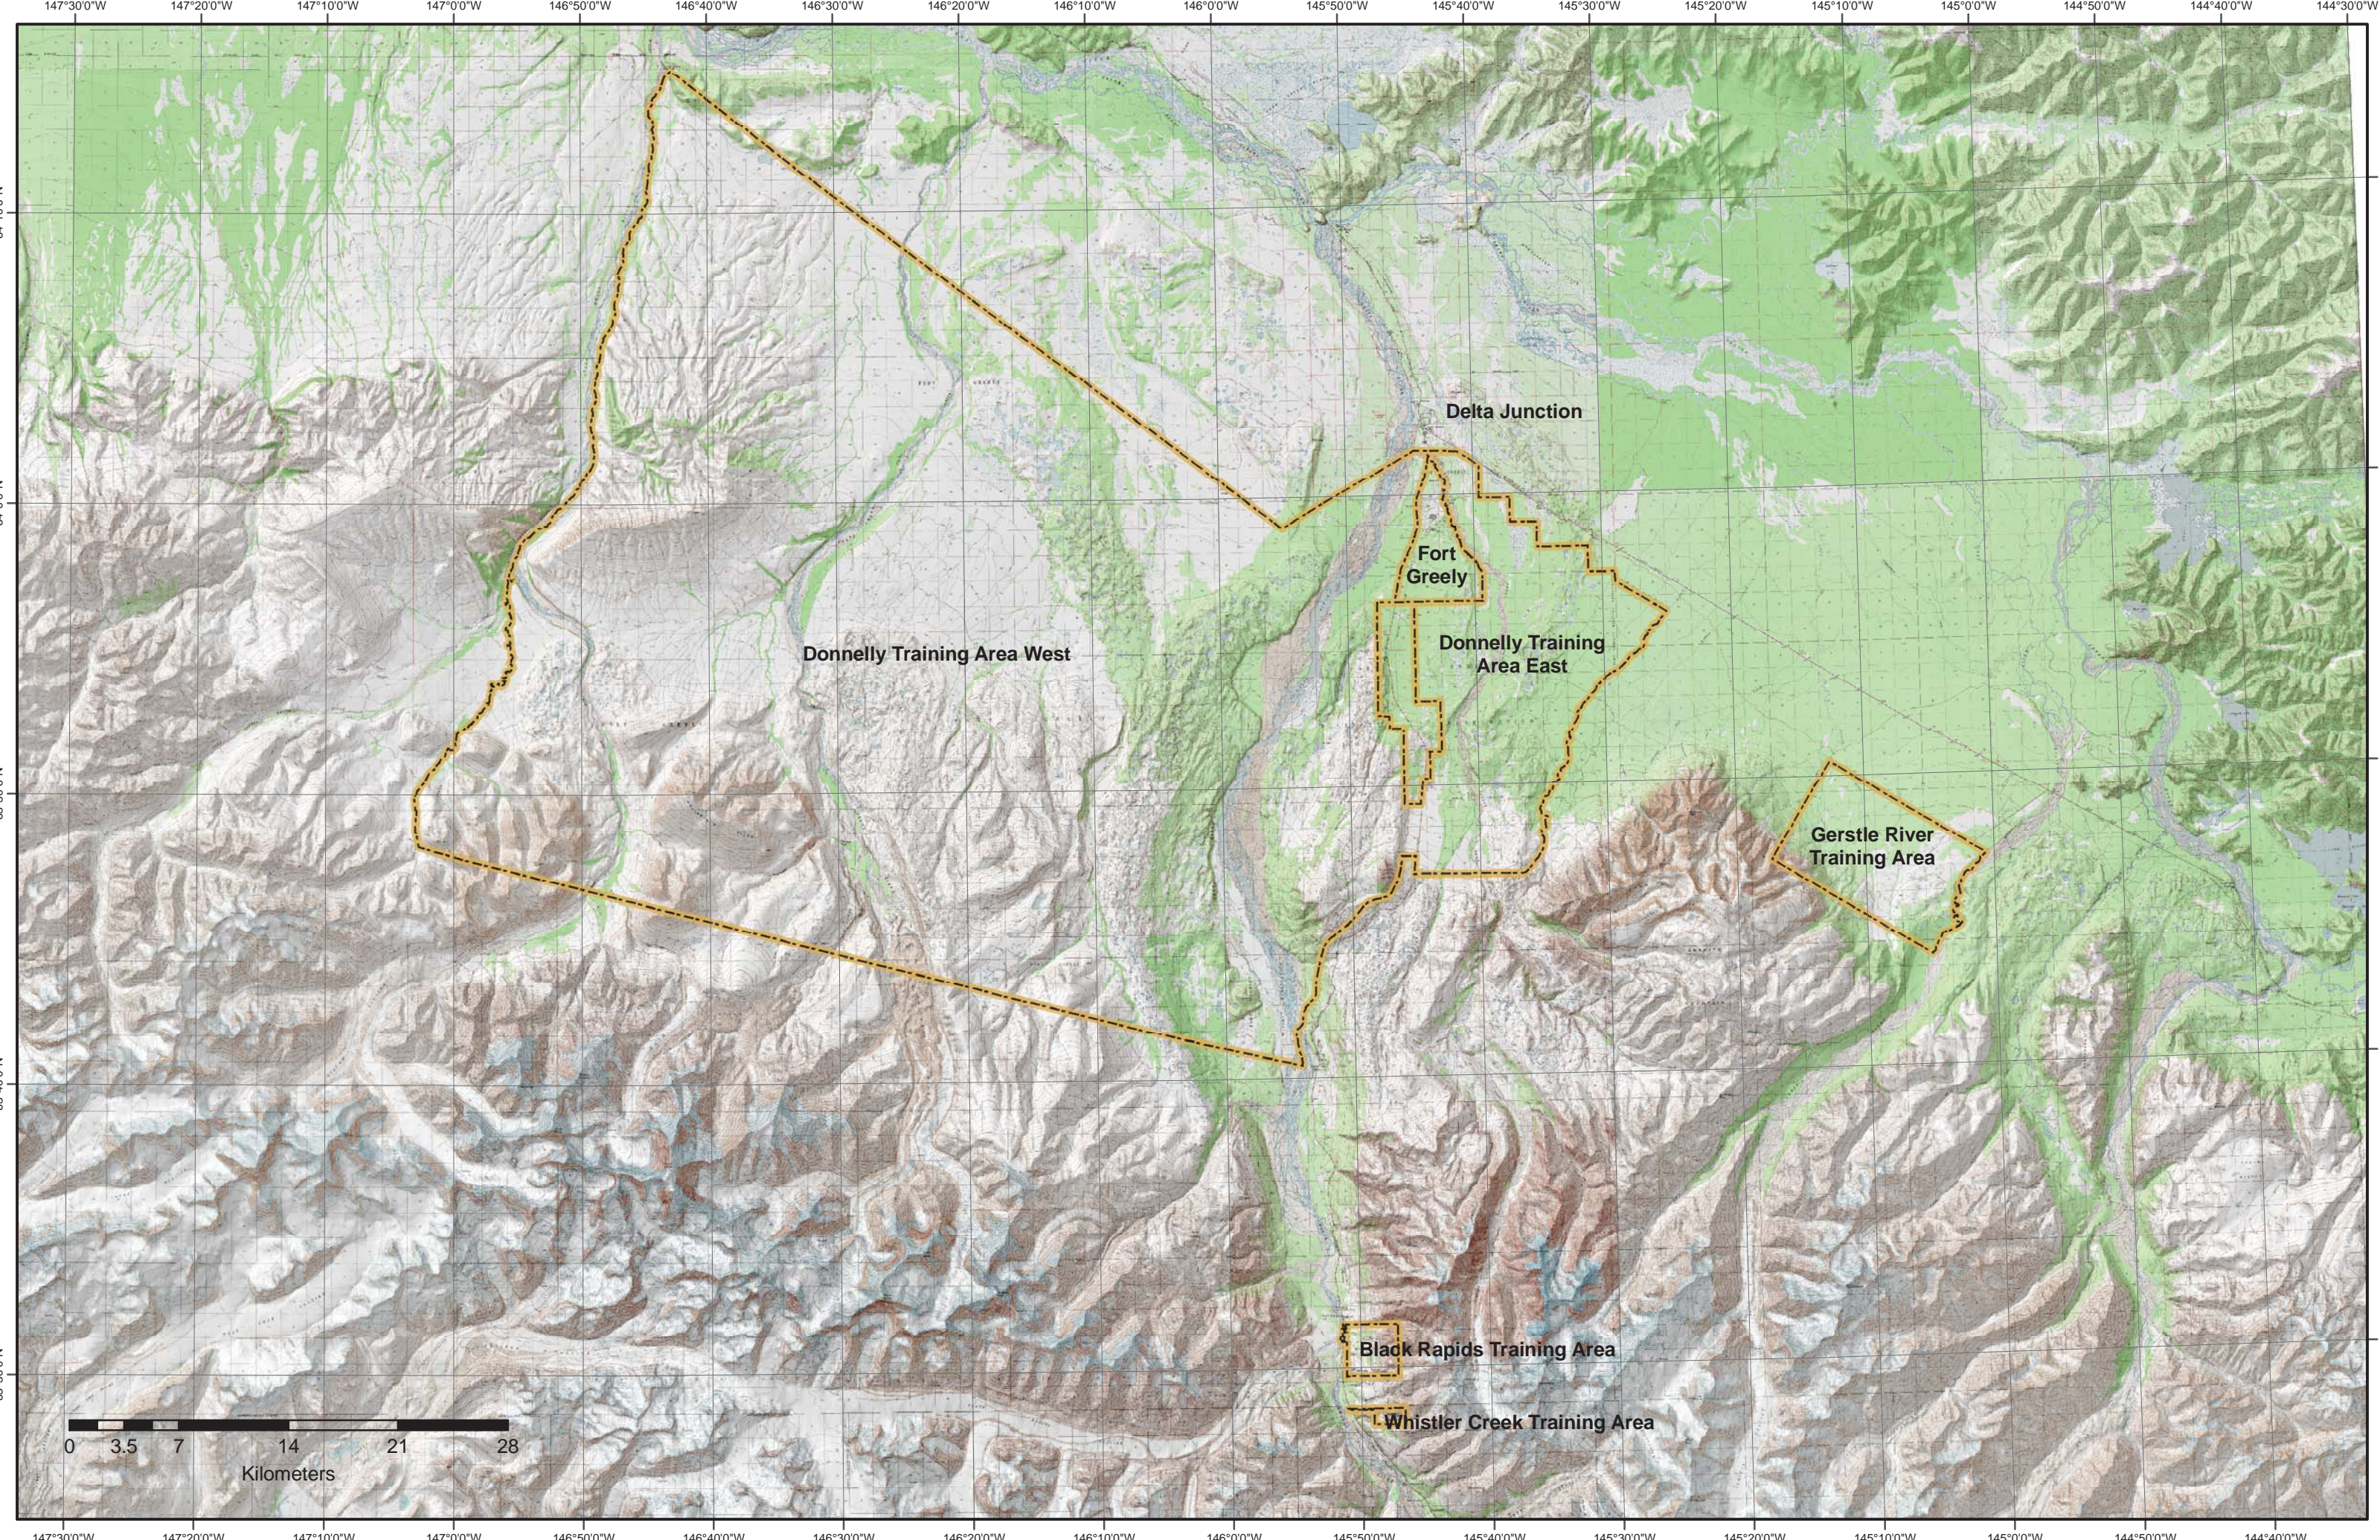

0 3.5 7 14 21 28
Kilometers

Delta Junction

Fort Greely

Donnelly Training Area West

Donnelly Training Area East

Gerstle River Training Area

Black Rapids Training Area

Whistler Creek Training Area